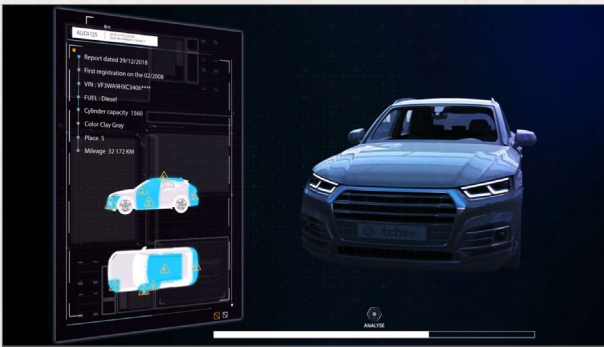

COMPLETE 360° COVERAGE