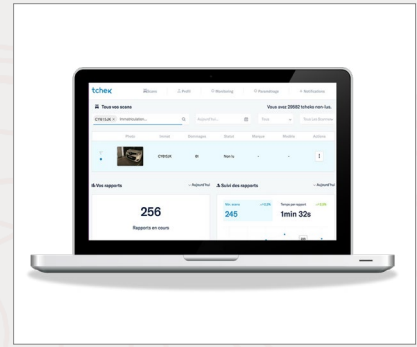

THE DIGITAL FUTURE OF DAMAGE INSPECTION

TCHEK SOFTWARE

The cloud based software solution receives data from the Tchek inspection system which is connected via the Internet.

- ✓ **All damage by damage category reported together with 360° images.**
- ✓ **Cost calculation provides automated repair quotations.**
- ✓ **Before and after comparison for check in / check out validation.**
- ✓ **API to integrate into an existing eVHC process.**

SCAN THE QR CODE TO WATCH THE TCHEK DEMONSTRATION VIDEO - SEE IT TO BELIEVE IT!

HOW DOES IT WORK?

STEP 1

Easy – Drive at normal speed, the inspection is triggered automatically.

STEP 2

Fast – Within 5 seconds of the test, over 600 individual images are recorded.

STEP 3

Report – A complete list of damage is directly synchronised to your dashboard.

COMPLETE 360° COVERAGE

NEED **ALIGNMENT?**
WE'LL SET YOU
STRAIGHT...

TTECHNIQUE

BULLWORTHY
THE GARAGE EQUIPMENT SPECIALISTS