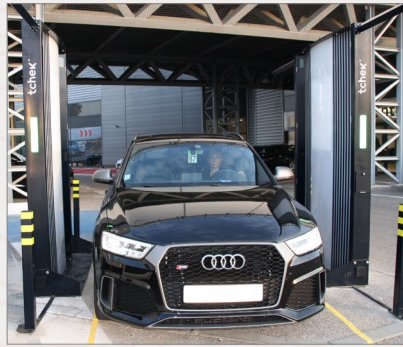

STEP 2

Fast – Within 5 seconds of the test, over 600 individual images are recorded.